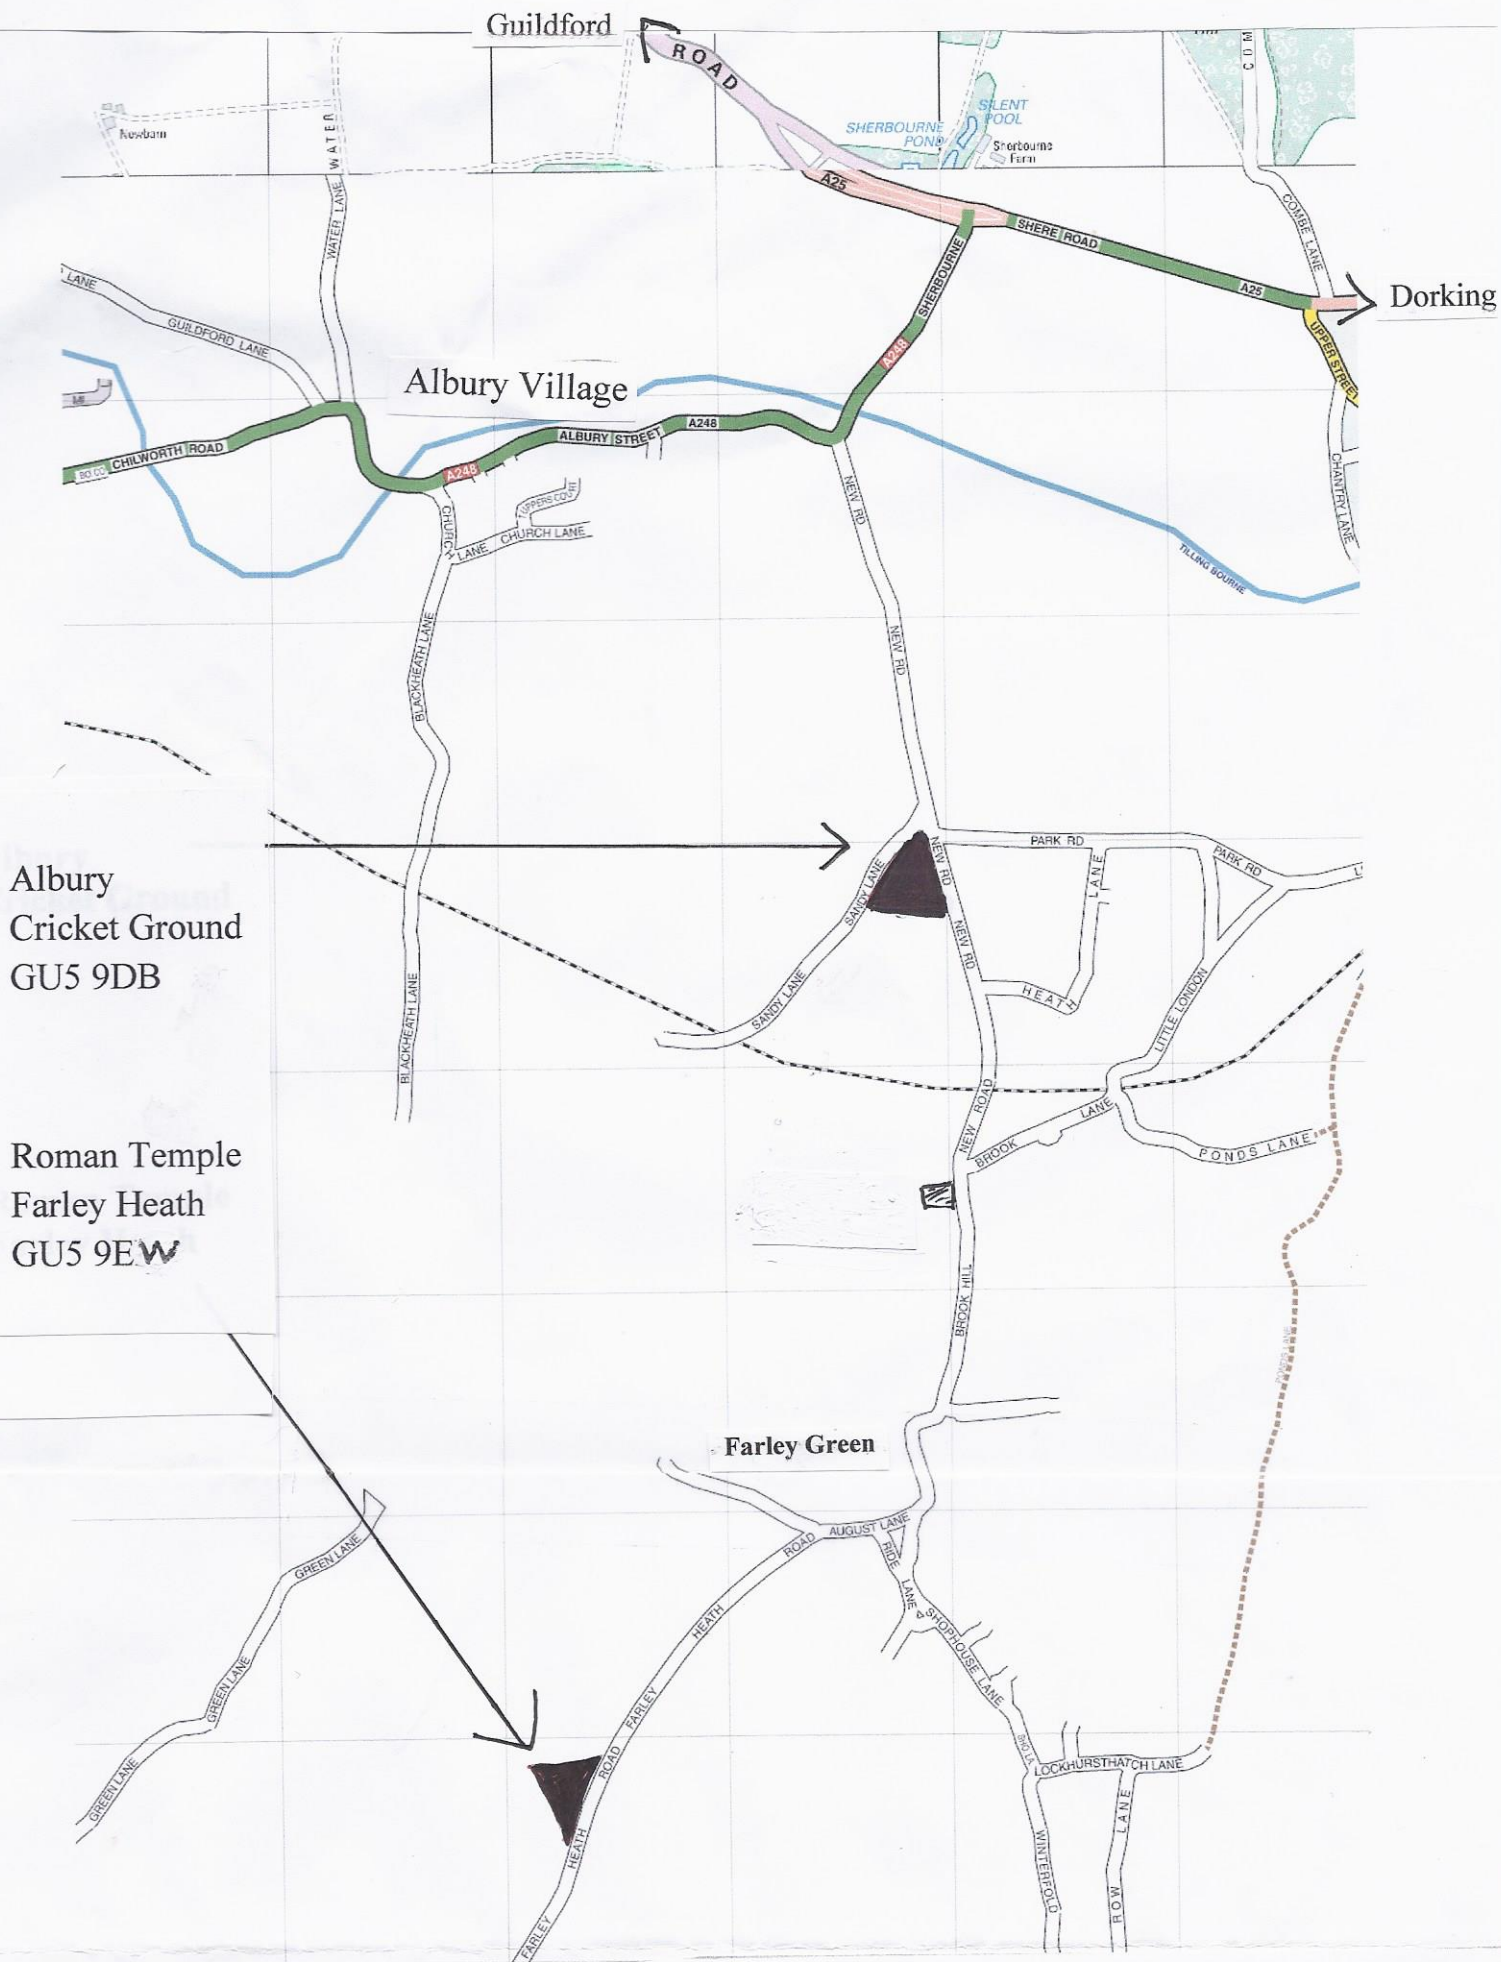

Sponsored Ride Start Venues

BIG LORRIES - please travel via the A25 to either starting point as the lanes from the South are very narrow with no passing points.