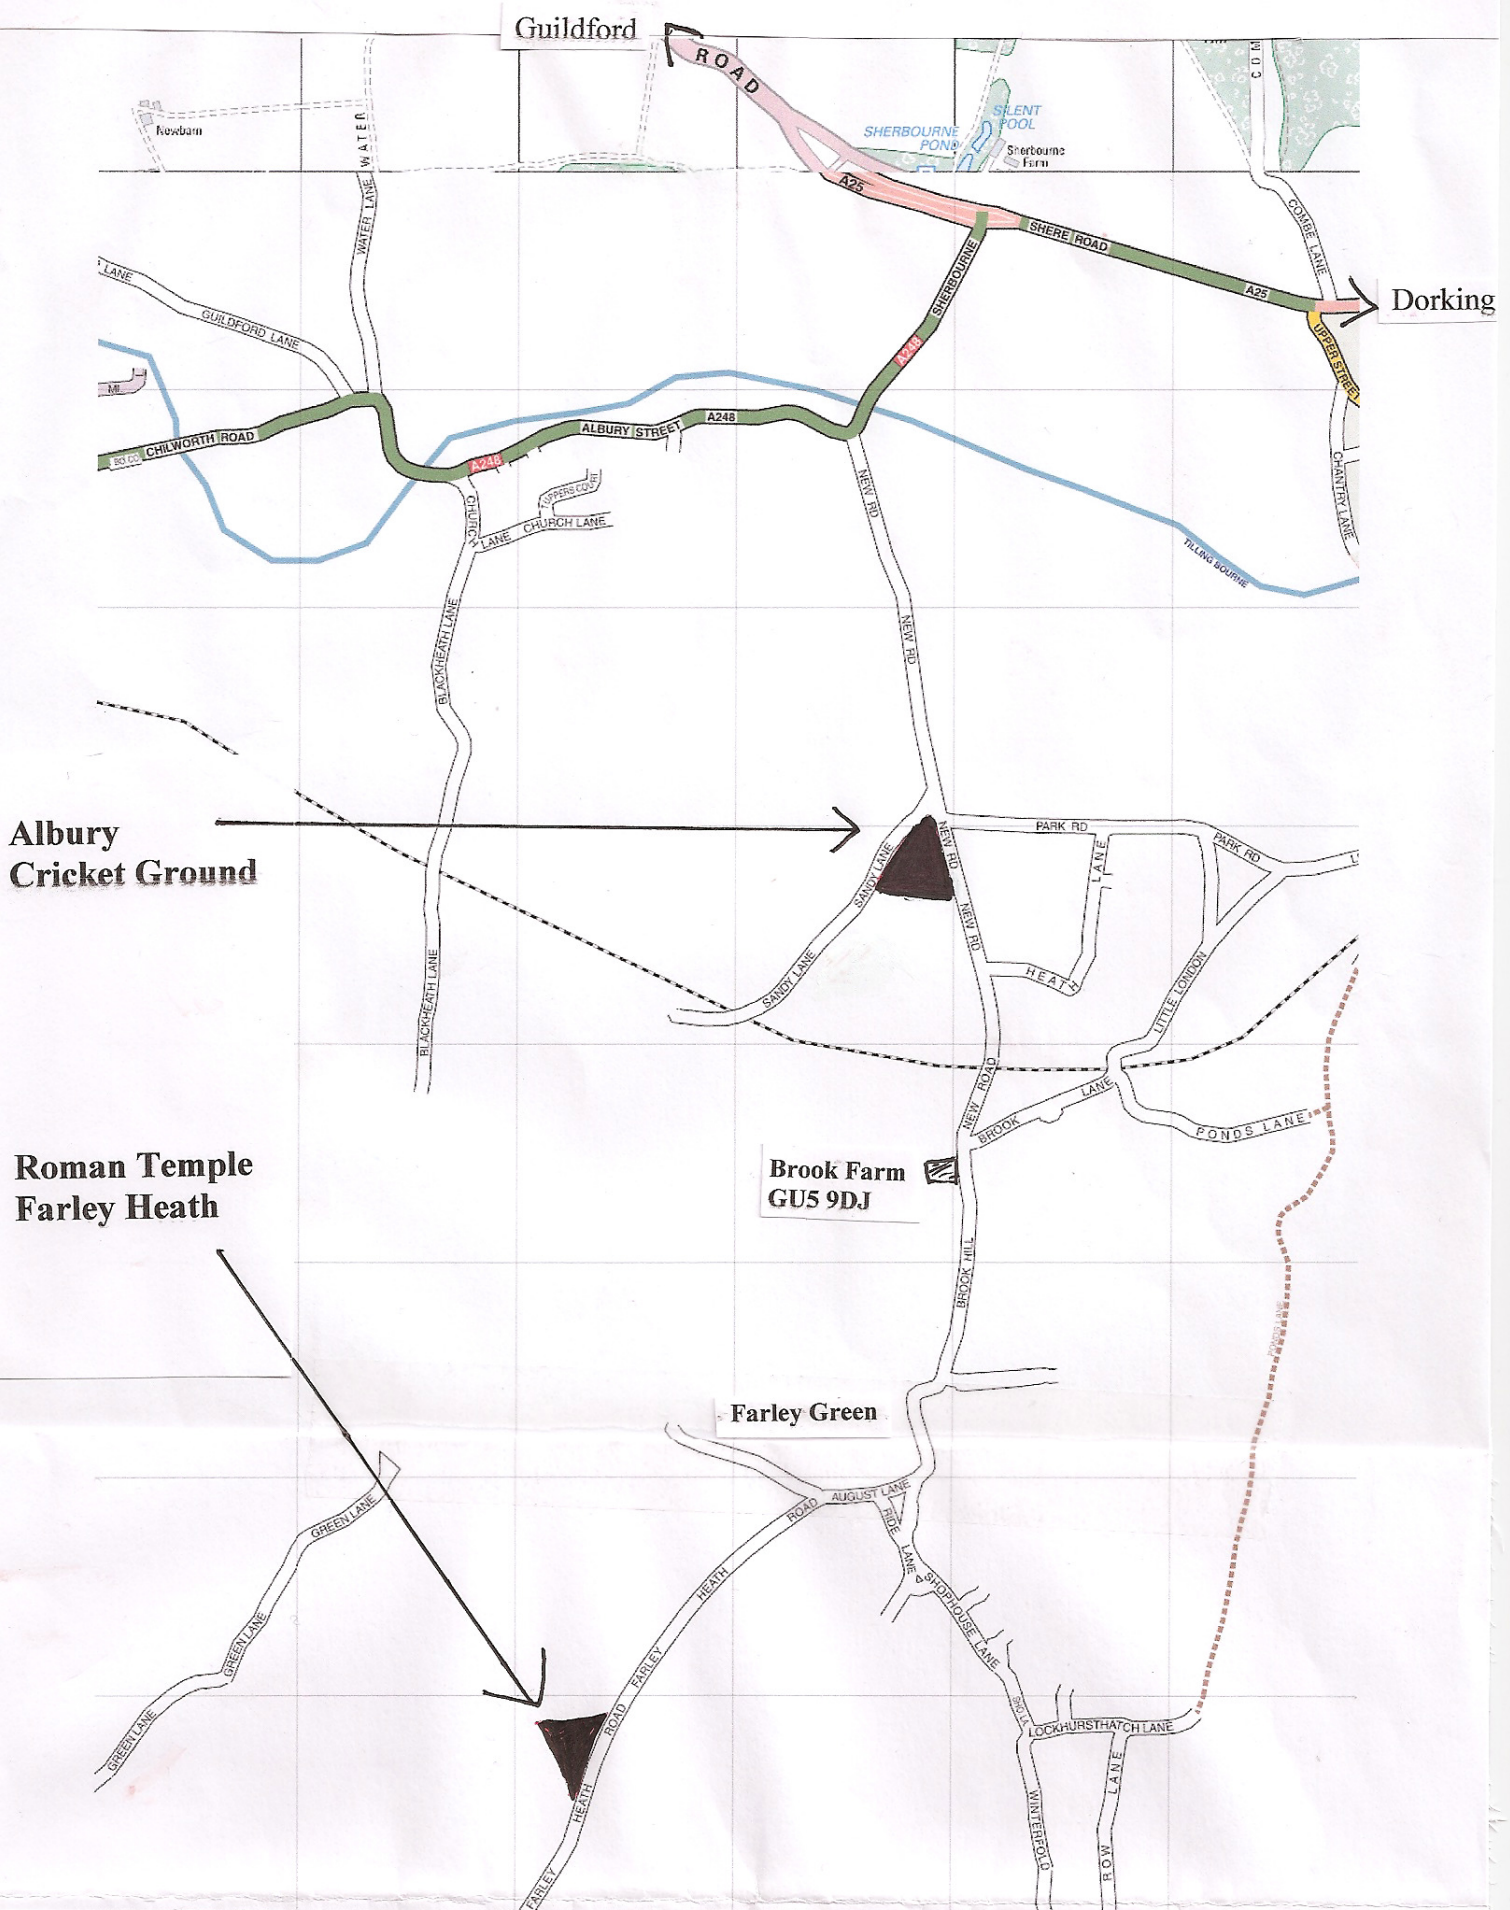

Sponsored Ride Start Venues

Sat Nav users please key in Brook Farm GU5 9DJ for nearest accurate pin point (marked on the map) **BIG LORRIES** – please travel via the A25 to either starting point as the lanes from the South very narrow with no passing points.